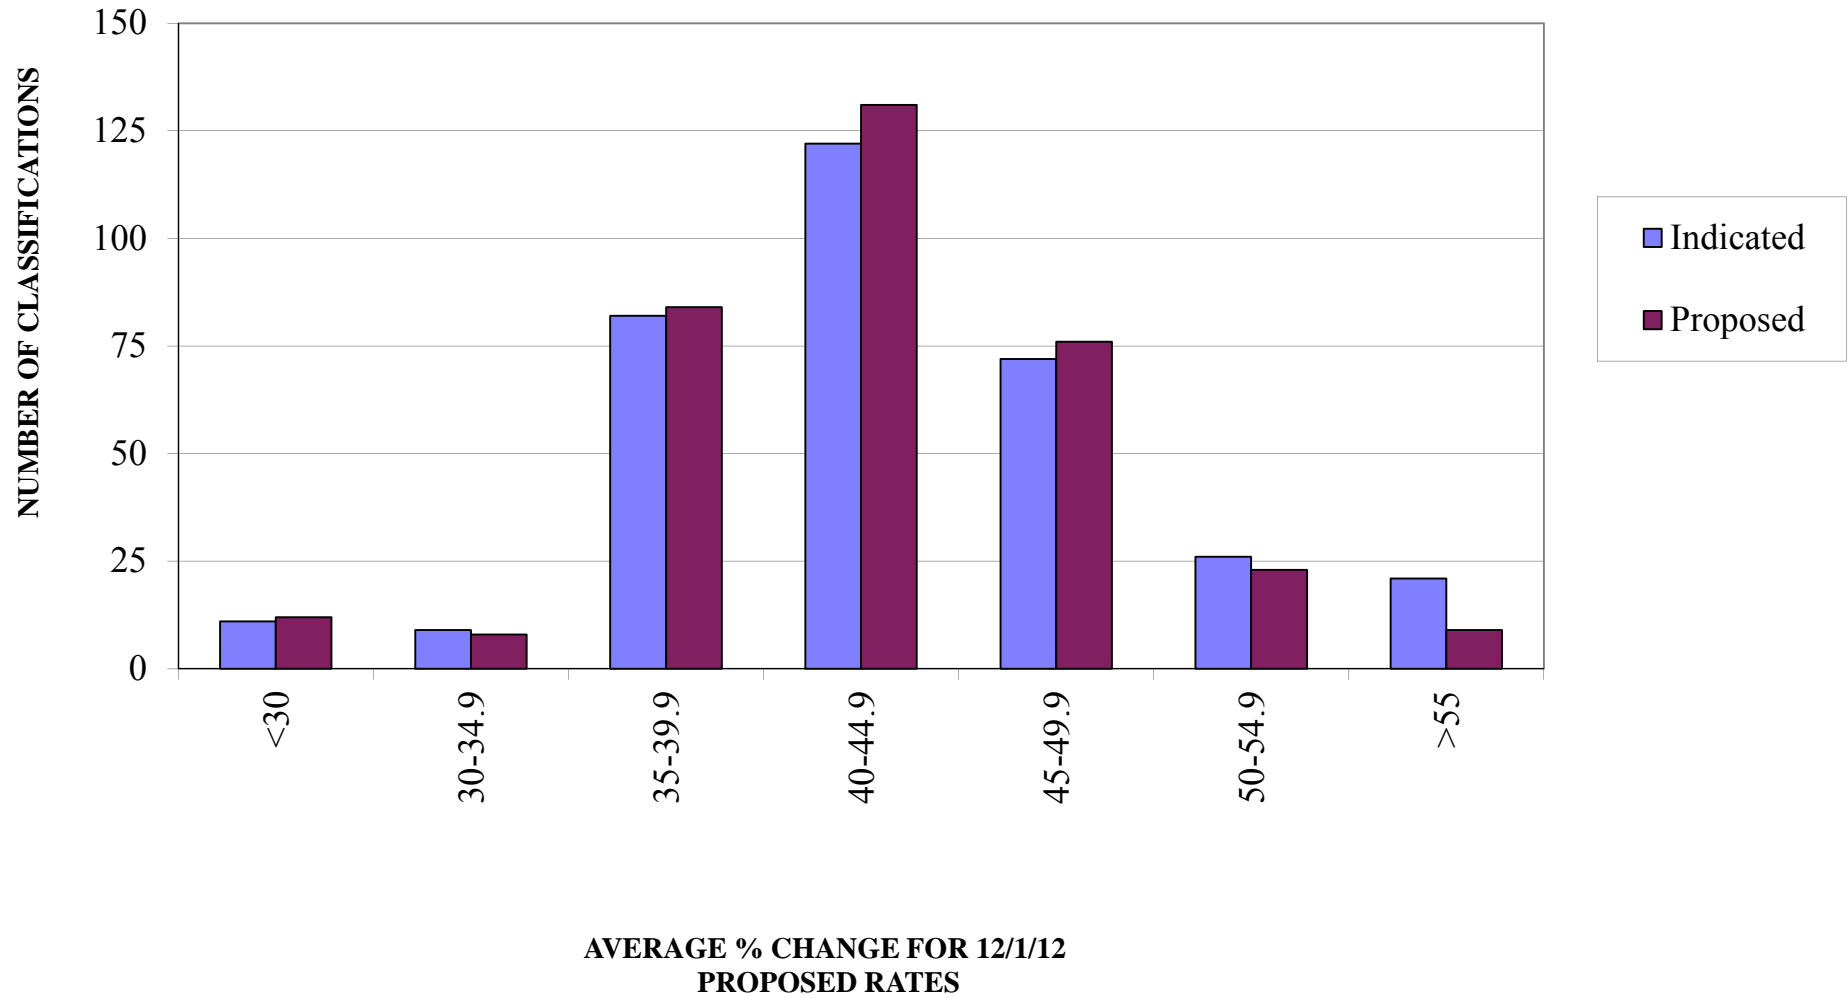

DELAWARE COMPENSATION RATING BUREAU, INC.

Distribution of Residual Market Rate Changes

DISTRIBUTION OF DELAWARE RESIDUAL MARKET RATE CHANGES

CLASSES CAPPED AT LOWER BOUND

CLASS	PRE-CAPPED % CHANGE	POST-CAPPED % CHANGE
871	1.17	16.90